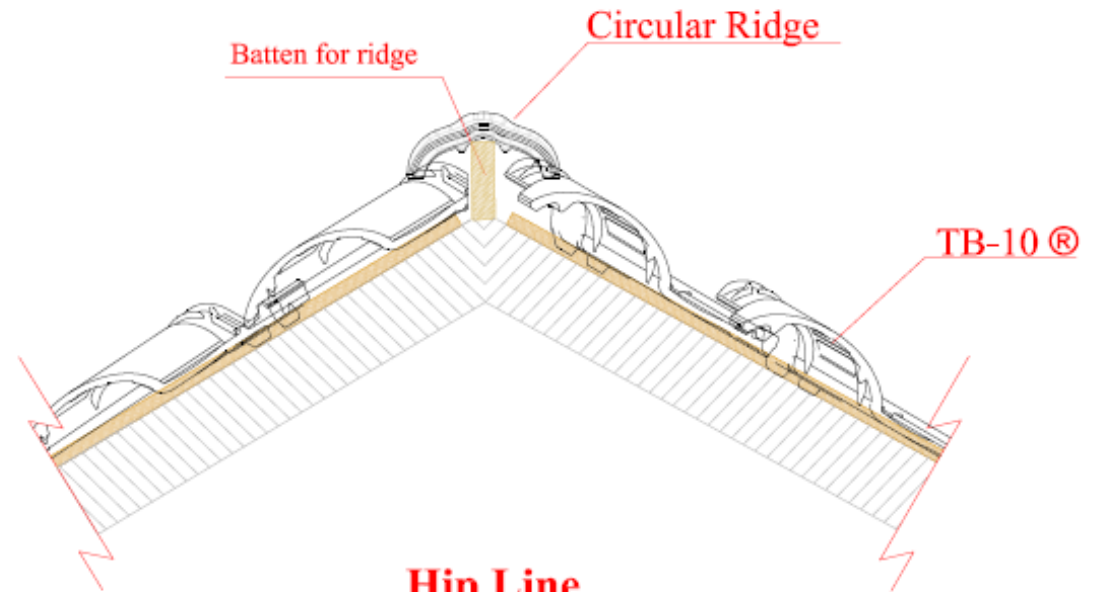

Gutter - zinc (LH415)

Gutter zinc

In dry
Section A-A'

TEJAS BORJA

Únicos desde 1899

Francisco Ramón Borja

Hip Line
In dry
Section A-A'

Left and right Edge
Edge in dry

Left and right Edge
Edge with mortar

Under ridge monopitch
Under Ridge in dry

Under ridge monopitch
Under Ridge with mortar