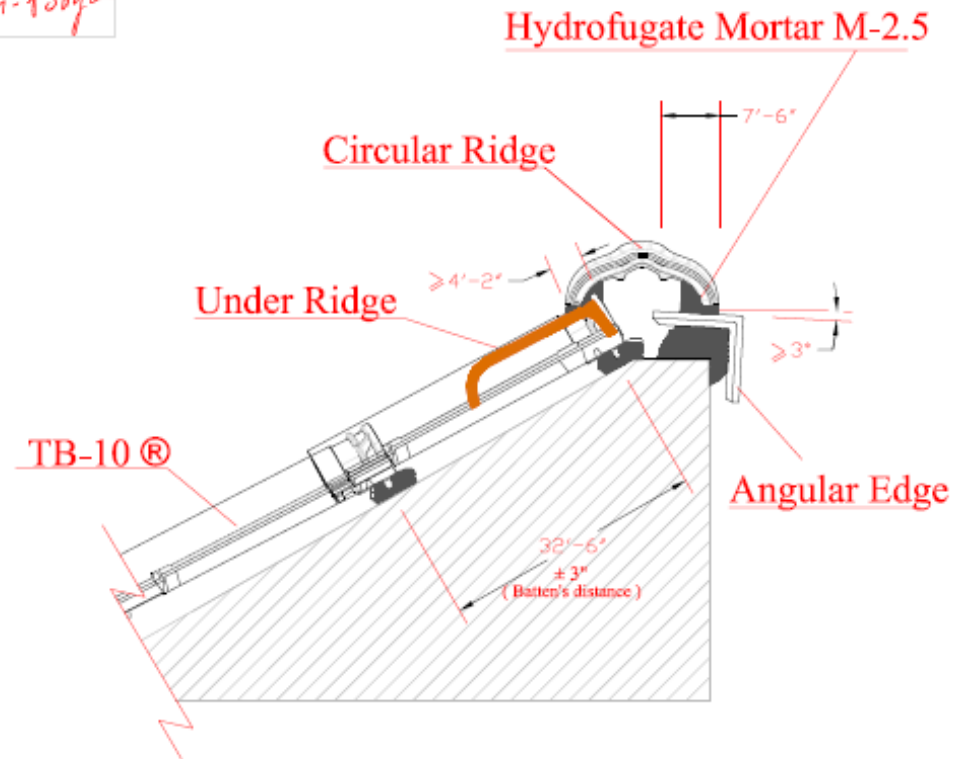

Gutter - zinc (LH415)

Gutter zinc

In dry
Section A-A'

TEJAS BORJA

Únicos desde 1899

Francisco Ramón Borja

Hip Line
In dry
Section A-A'

Left and right Edge
Edge in dry

Left and right Edge
Edge with mortar

Under ridge monopitch
Under Ridge in dry

Under ridge monopitch
Under Ridge with mortar