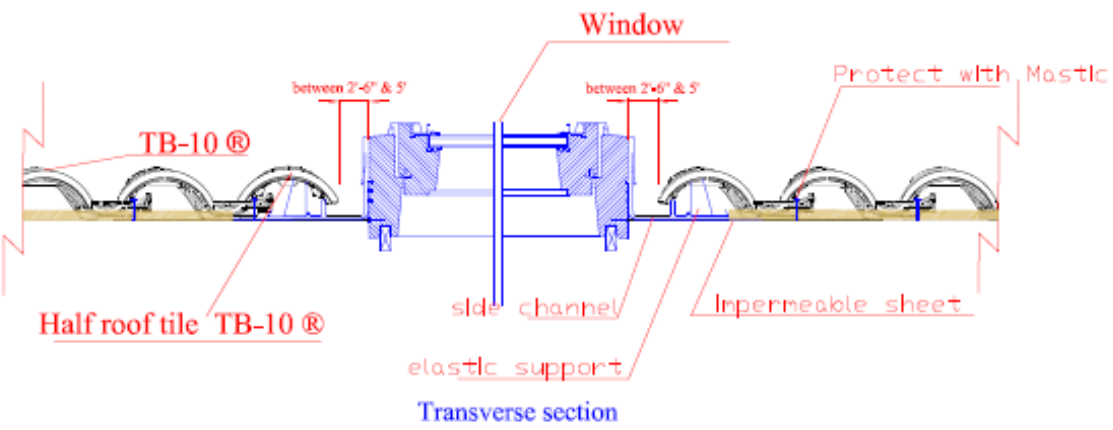

**TEJAS BORJA**
Únicos desde 1899

Francisco Ramón Borja

Cover over concealed gutter
dry

Auction of side exit with wall

Auction of side entry with wall

Exit with wall

Entry with wall

TEJAS BORJA

Gutter - zinc (LH415)

Gutter zinc

In dry
Section A-A'

TEJAS BORJA

Únicos desde 1899

Francisco Ramón Borja

Hip Line
In dry
Section A-A'

Left and right Edge
Edge in dry