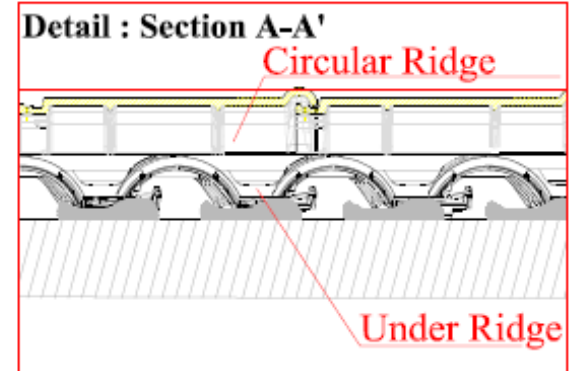

Gutter - zinc (LH415)

Gutter zinc

In dry
Section A-A'

TEJAS BORJA

Únicos desde 1899

Francisco Ramón Borja

Hip Line
In dry
Section A-A'

Left and right Edge
Edge in dry

Left and right Edge
Edge with mortar

Under ridge monopitch
Under Ridge in dry

Under ridge monopitch
Under Ridge with mortar