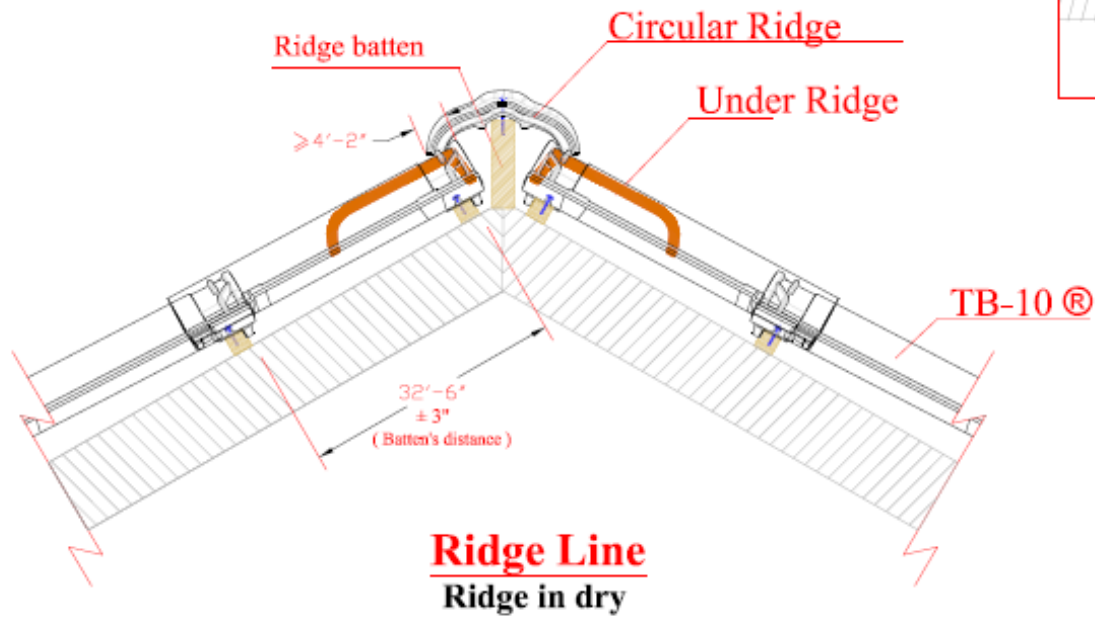

Gutter - zinc (LH415)

Gutter zinc

In dry
Section A-A'

TEJAS BORJA

Únicos desde 1899

Francisco Ramón Borja

Hip Line
In dry
Section A-A'

Left and right Edge
Edge in dry

Left and right Edge
Edge with mortar

Under ridge monopitch
Under Ridge in dry

Under ridge monopitch
Under Ridge with mortar