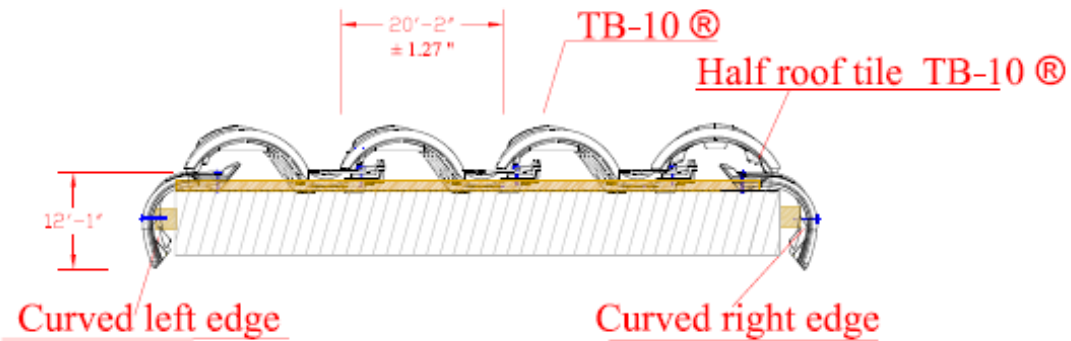

Gutter - zinc (LH415)

Gutter zinc

In dry
Section A-A'

TEJAS BORJA

Únicos desde 1899

Francisco Ramón Borja

Hip Line
In dry
Section A-A'

Left and right Edge
Edge in dry

Left and right Edge
Edge with mortar

Under ridge monopitch
Under Ridge in dry

Under ridge monopitch
Under Ridge with mortar