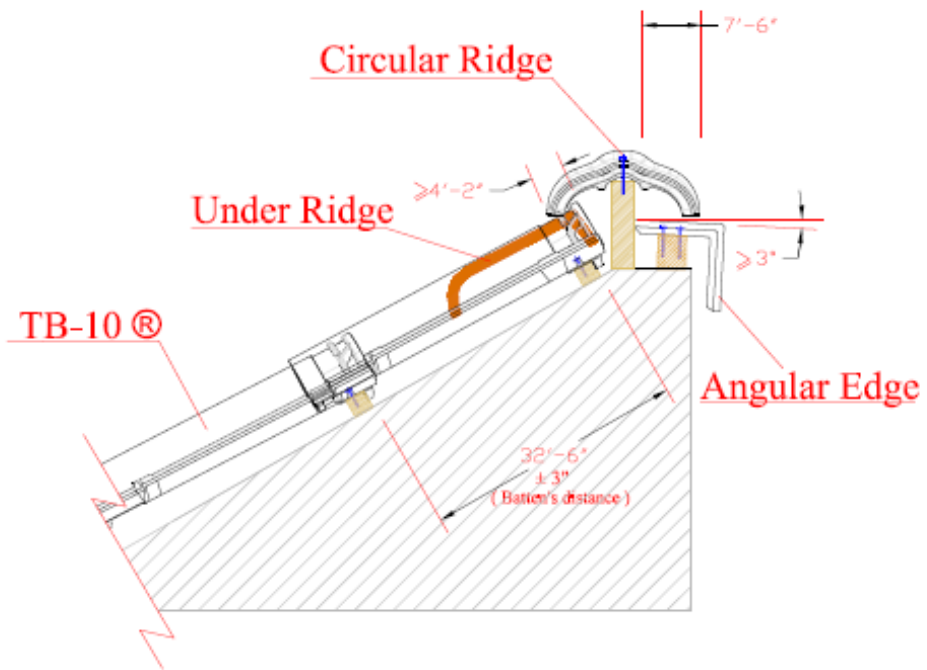

Gutter - zinc (LH415)

Gutter zinc

In dry
Section A-A'

TEJAS BORJA

Únicos desde 1899

Francisco Ramón Borja

Hip Line
In dry
Section A-A'

Left and right Edge
Edge in dry

Left and right Edge
Edge with mortar

Under ridge monopitch
Under Ridge in dry

Under ridge monopitch
Under Ridge with mortar