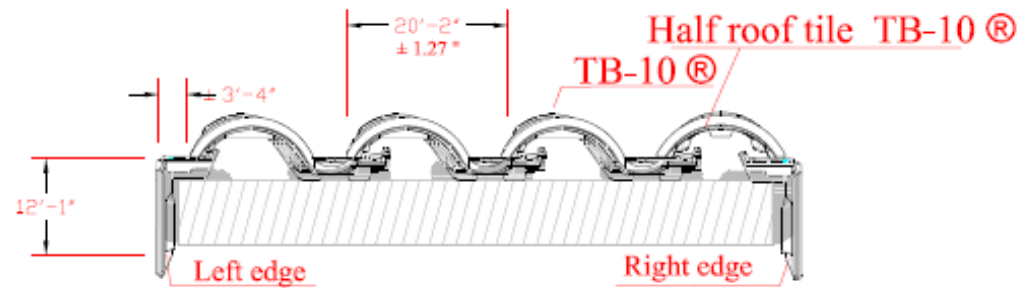

Gutter - zinc (LH415)

Gutter zinc

In dry
Section A-A'

TEJAS BORJA

Únicos desde 1899

Francisco Ramón Borja

Hip Line
In dry
Section A-A'

Left and right Edge
Edge in dry

Left and right Edge
Edge with mortar

Under ridge monopitch
Under Ridge in dry

Under ridge monopitch
Under Ridge with mortar