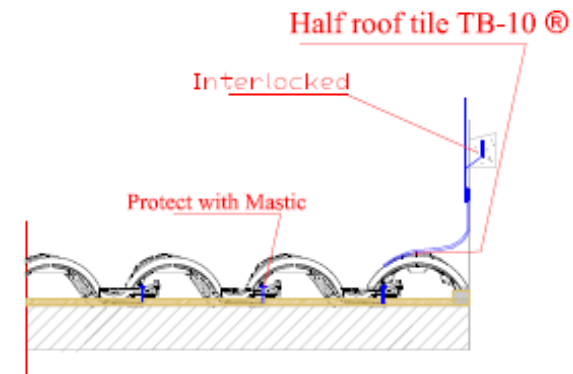

Auction of side entry with wall