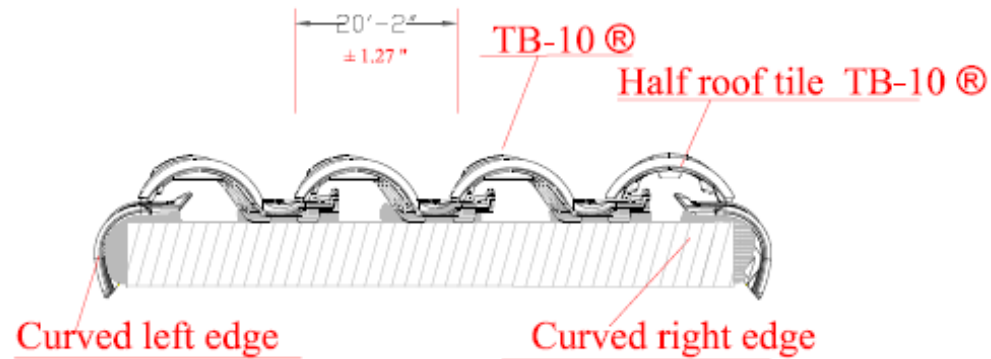

Gutter - zinc (LH415)

Gutter zinc

In dry
Section A-A'

TEJAS BORJA

Únicos desde 1899

Francisco Ramón Borja

Hip Line
In dry
Section A-A'

Left and right Edge
Edge in dry

Left and right Edge
Edge with mortar

Under ridge monopitch
Under Ridge in dry

Under ridge monopitch
Under Ridge with mortar