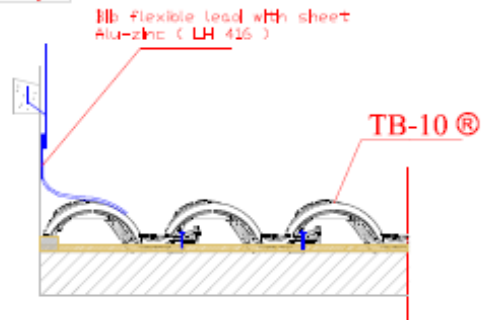

Auction of side exit with wall