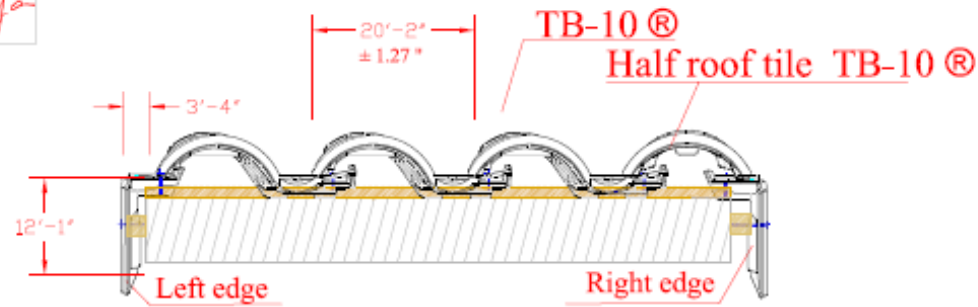

Gutter - zinc (LH415)

Gutter zinc

In dry
Section A-A'

TEJAS BORJA

Únicos desde 1899

Francisco Ramón Borja

Hip Line
In dry
Section A-A'

Left and right Edge
Edge in dry

Left and right Edge
Edge with mortar

Under ridge monopitch
Under Ridge in dry

Under ridge monopitch
Under Ridge with mortar