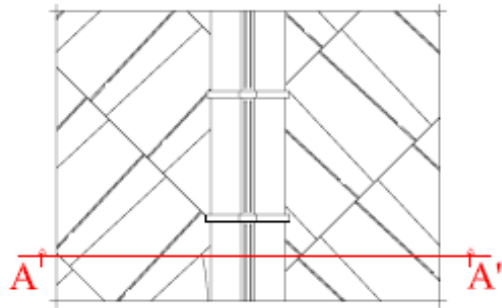

Gutter - zinc (LH415)

Gutter zinc

In dry
Section A-A'

TEJAS BORJA

Únicos desde 1899

Francisco Ramón Borja

Hip Line
In dry
Section A-A'

Left and right Edge
Edge in dry

Left and right Edge
Edge with mortar

Under ridge monopitch
Under Ridge in dry

Under ridge monopitch
Under Ridge with mortar